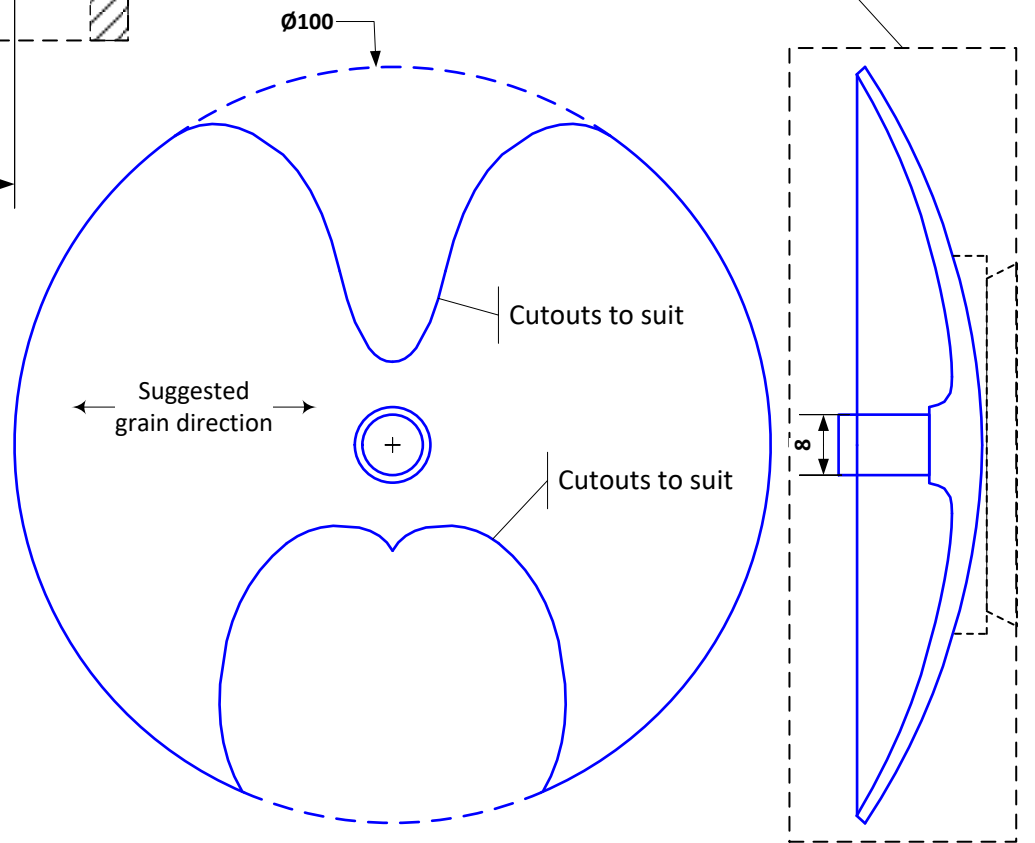

105x105x30mm blank.

TITLE:

PROJECT SHEET

# Angel, Single-Axis

REVISION:	<b>01</b>
DRAWN:	<b>Peter Clemett</b>
All dimensions in mm	